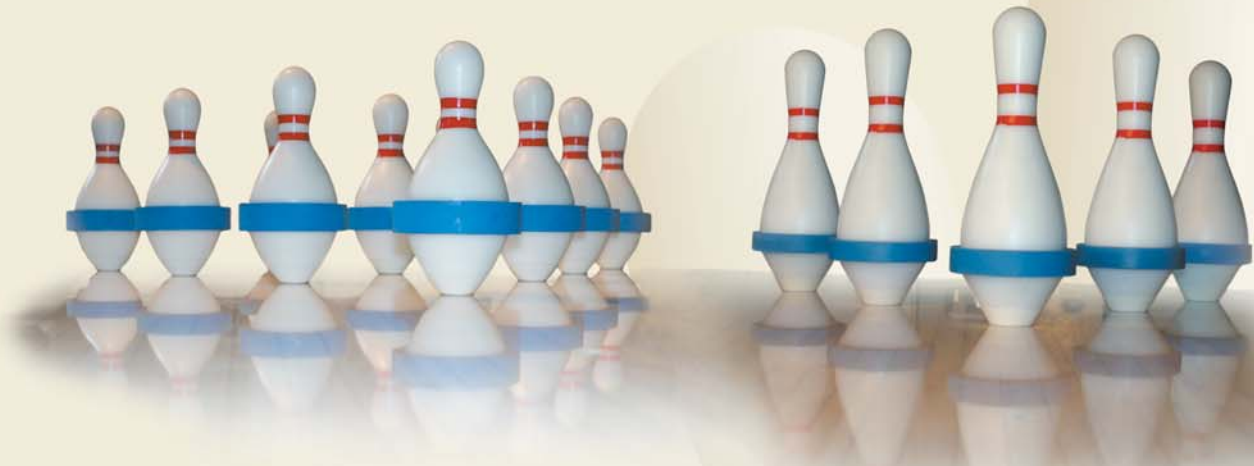

Our bowling lanes are an absorbing recreational pursuit. Ideal for children's parties, disco nights or fun bowling, they offer something for everyone. The best way to judge is to see for yourself: sample the atmosphere at one of VOLLMER Sport's many bowling centres and you'll find yourself hooked on this gripping leisure pursuit before you know it.

VOLLMER Sport pinsetters are among the best in their class

Pinsetter

robust, compact, unique

The VOLLMER Sport pinsetter has a long record of success under tough conditions.

The overall design is geared to simplifying pin set-up, and the integrated electronic disentangling mechanism is among the best available. These features, together with a high setup speed, can be relied on to ensure the smooth running of your bowling lanes.

VOLLMER Sport advantages

- Robust, stable design
- Made for continuous use
- Compact and clearly laid out
- Minimal maintenance costs
- Optimal automatic disentangling mechanism

The ball return elevators are highly reliable, and there are no acceleration problems due to oil contamination or jammed pins. By using black setting ropes and an optional sweep flap to conceal the setup process, VOLLMER Sport has managed to combine the advantages of a rope-type pinsetter with the appearance of a ropeless one.

The presence of a mechanic is not necessary during games – a fact which operators of large-scale bowling centres have been quick to take advantage of.

VOLLMER Sport pinsetters come in a variety of models including duckpin and five-pin bowling, variations which are widespread in Canada and the northern USA.