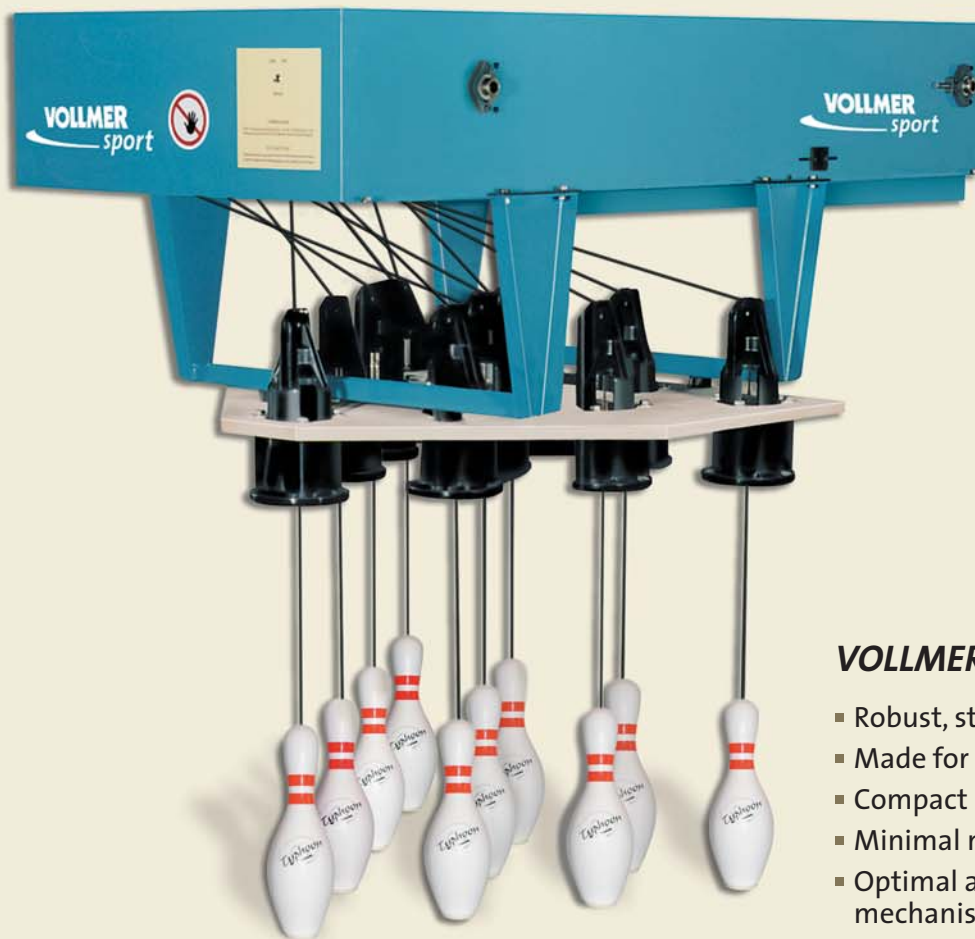

VOLLMER Sport pinsetters are among the best in their class

Pinsetter

robust, compact, unique

The VOLLMER Sport pinsetter has a long record of success under tough conditions.

The overall design is geared to simplifying pin set-up, and the integrated electronic disentangling mechanism is among the best available. These features, together with a high setup speed, can be relied on to ensure the smooth running of your bowling lanes.