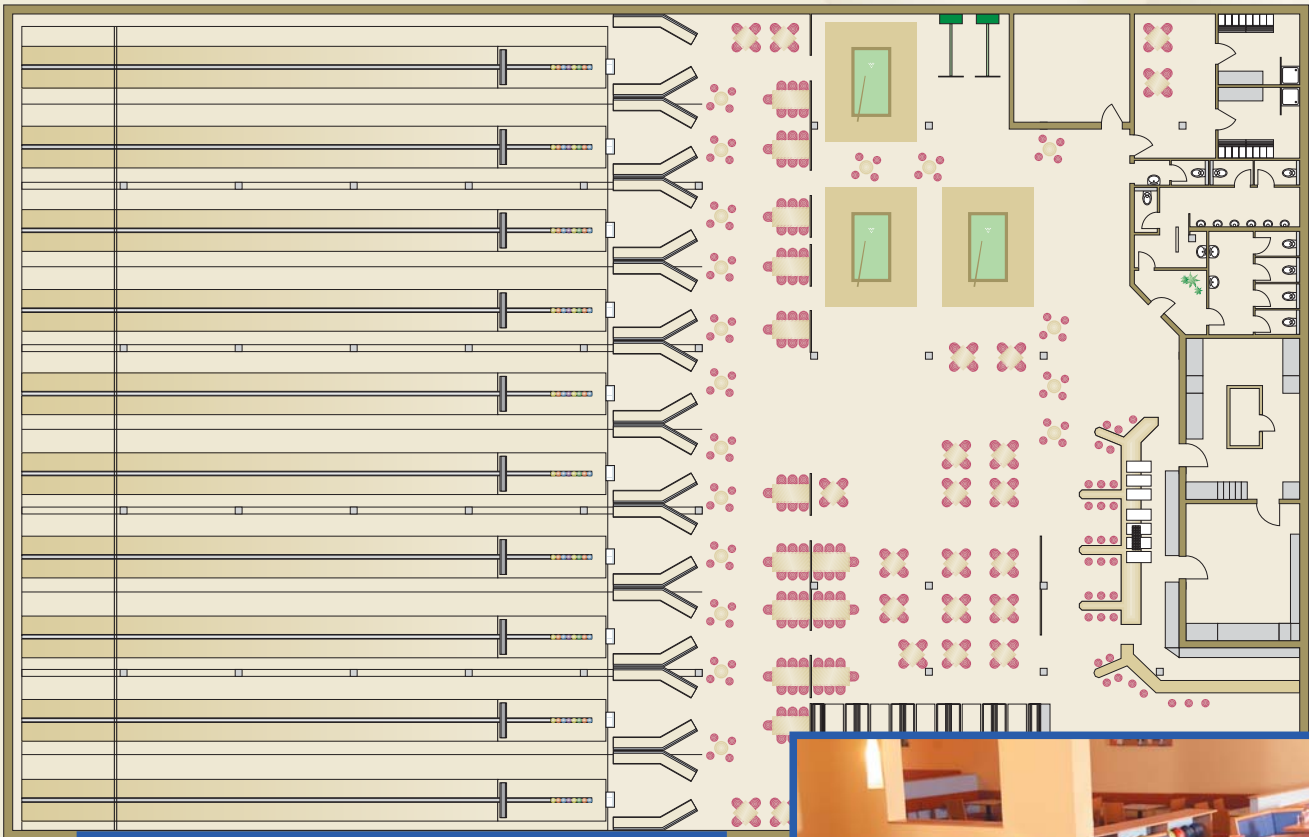

Planning and refurbishment

The planning department of VOLLMER Sport works in close cooperation with architects. Why not take advantage of our years of experience in planning and refurbishing bowling installations? We'll be happy to give you examples of various layout options and information on other structural possibilities.

We provide all the components necessary to add the finishing touches to your installation. The scope of the refurbishment is up to you.

Let our experts advise you, and benefit from the long experience of a competent partner. Our specialist consultants are also readily available for on-site assistance.

A modern bowlingcenter with spirit and good vibes, where every bowler feels good and new guests could be attracted.