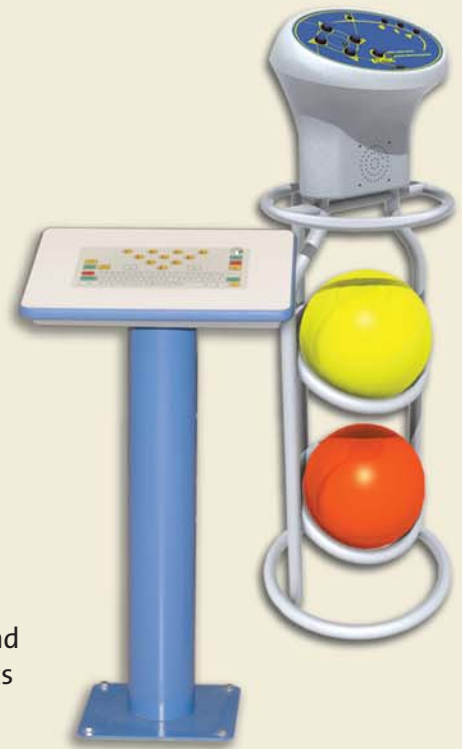

You can choose between two scoring systems: