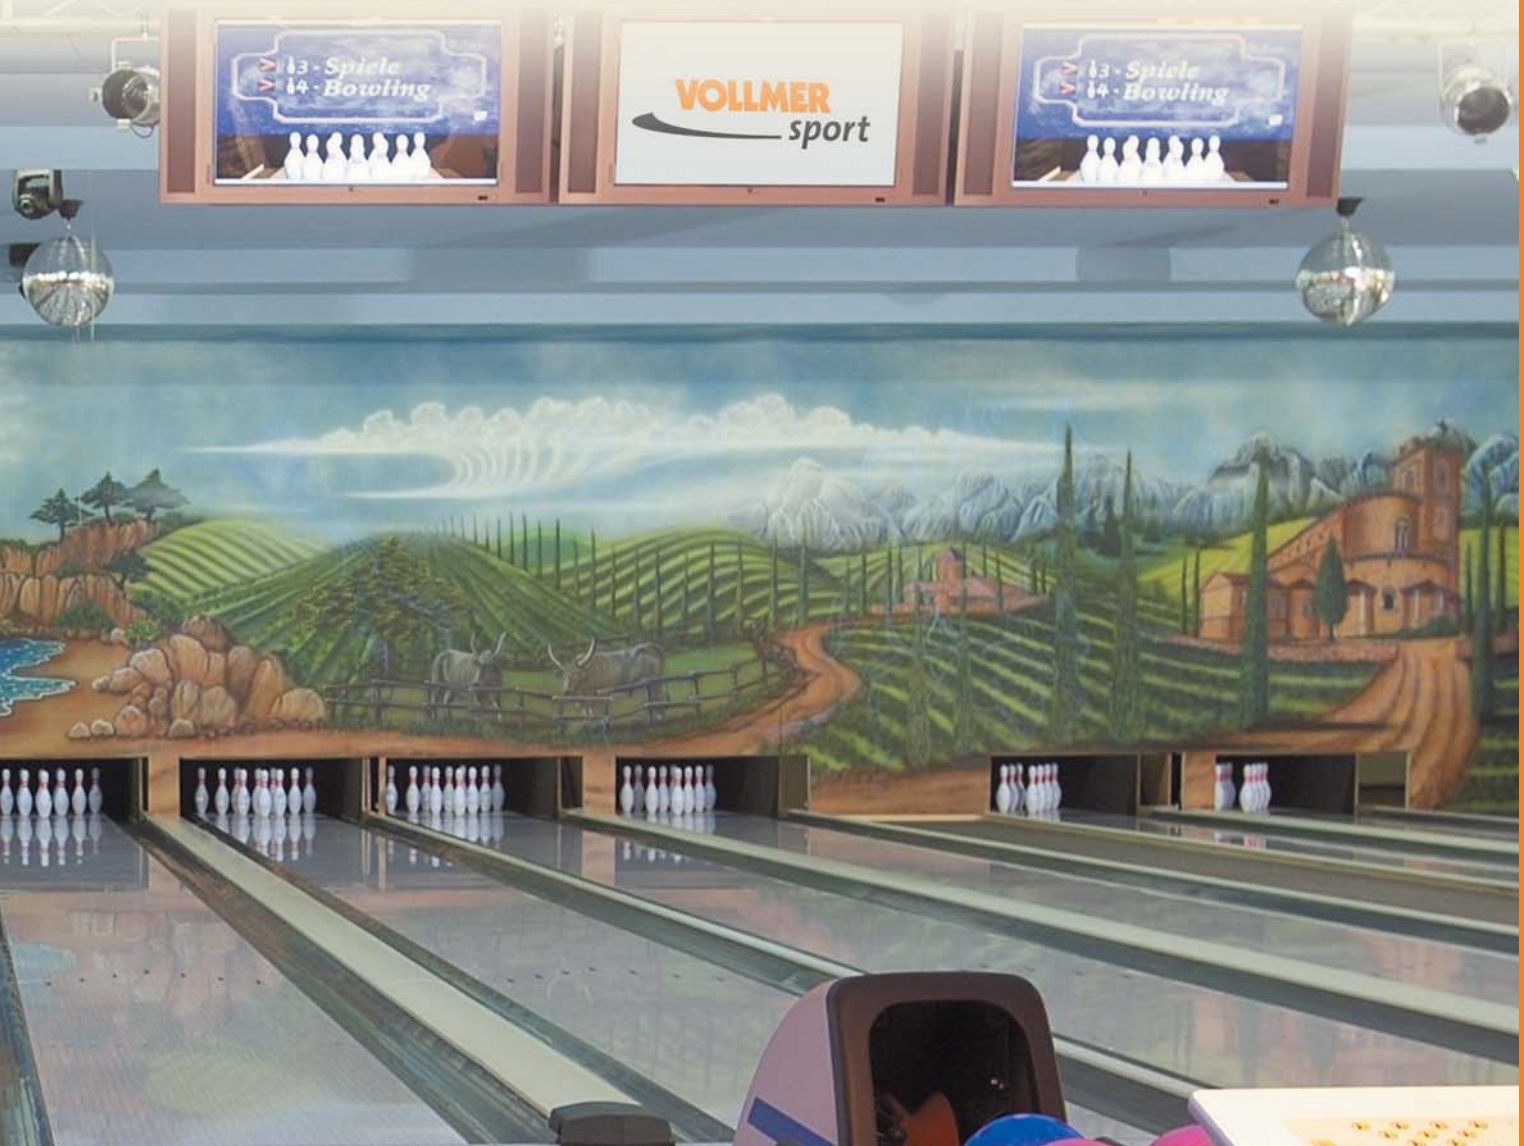

BOWLING LANES

*for fun, entertainment
and thrills*

VOLLMER
— *sport*

VOLLMER Sport top-of-the-m

range bowling lanes

A great sports activity for all the family

VOLLMER bowling lanes are a byword in the leisure industry for fun, thrills and first-class entertainment.

Our bowling lanes are an absorbing recreational pursuit. Ideal for children's parties, disco nights or fun bowling, they offer something for everyone. The best way to judge is to see for yourself: sample the atmosphere at one of VOLLMER Sport's many bowling centres and you'll find yourself hooked on this gripping leisure pursuit before you know it.