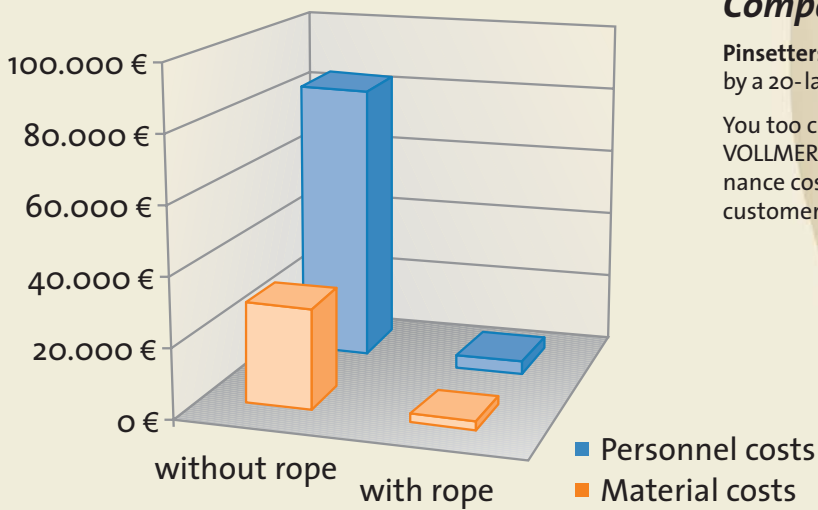

The presence of a mechanic is not necessary during games – a fact which operators of large-scale bowling centres have been quick to take advantage of.

VOLLMER Sport pinsetters come in a variety of models including duckpin and five-pin bowling, variations which are widespread in Canada and the northern USA.

The optional VOLLMER Sport sweep flap conceals the pinsetting process.

The airbrush motif of the bowling centre can be extended to the sweep flaps on request.

Technical innovation with a uniform design for your bowling centre.