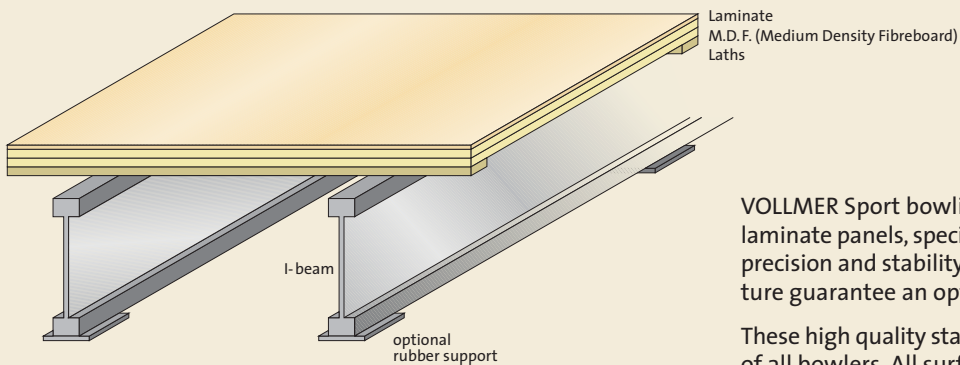

You can choose between two scoring systems:

VOLLMER Sport Scoring

- Seven different leisure games
- International bowling game
- Wide range of graphic displays and animations for children and adults
- Lane reservations and charging, Management reports
- Advertising displays
- Extremely easy operation thanks to optimal user prompts

VOLLMER Sport bowling lanes - top quality for all requirements

Bowling surfaces the Basic of every bowling lane

VOLLMER Sport bowling surfaces are made of thick HPL laminate panels, specially designed for bowling centres. The precision and stability of the laminate panels and substructure guarantee an optimal ball rolling action.