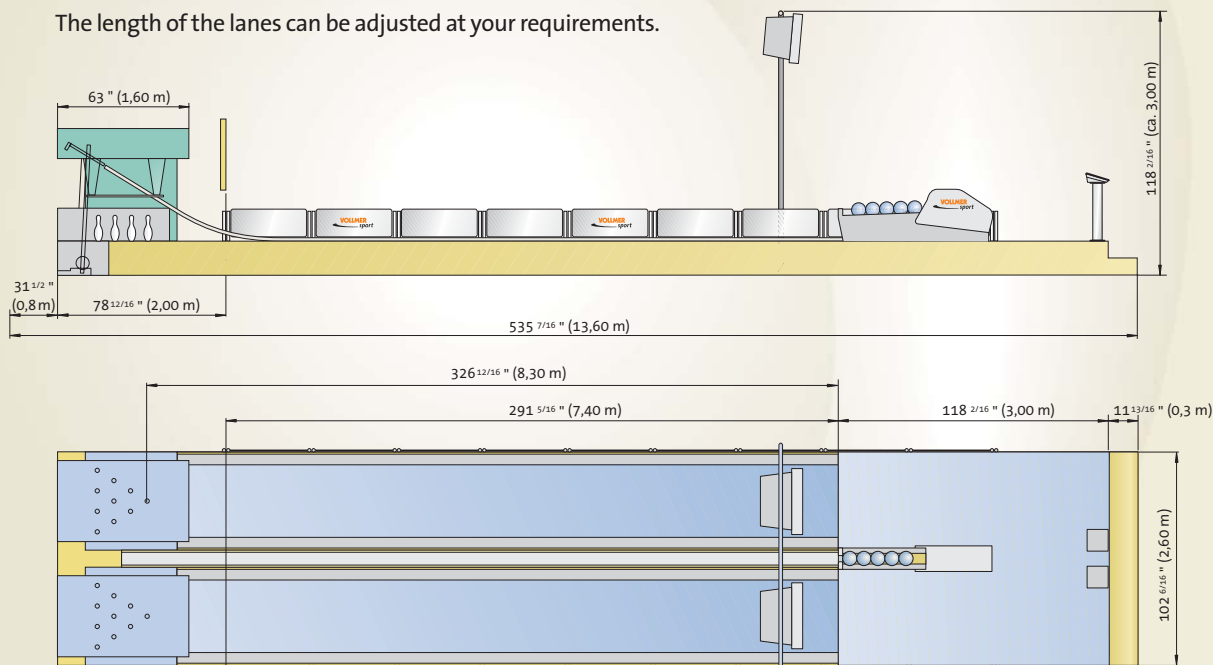

Dimensions

The length of the lanes can be adjusted at your requirements.