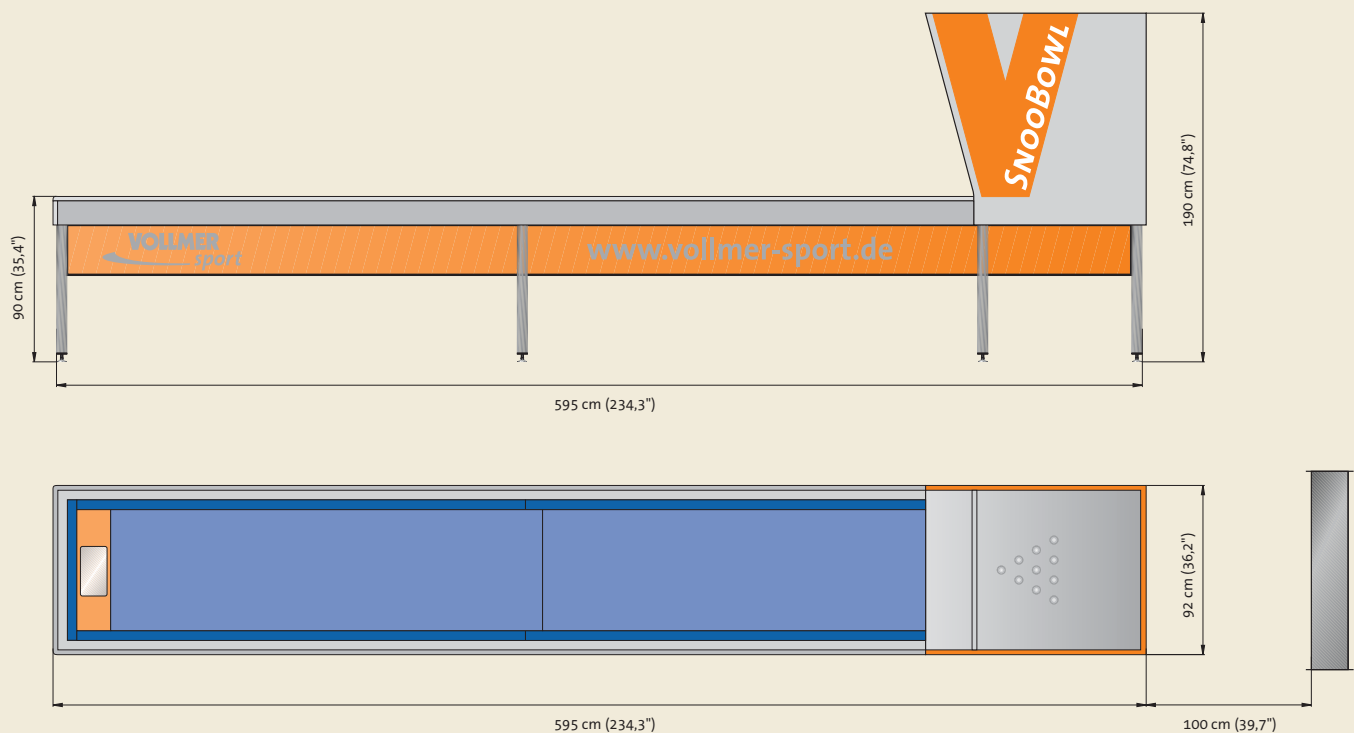

Fun, entertainment and suspense

Unlimited possibilities

The VOLLMER Sport SnooBowl game has great potential for a whole new range of applications. This novel pastime enhances the attractiveness of leisure parks, shopping centres, holiday resorts, sports clubs and amusement arcades for example, thereby boosting visitor numbers.

VOLLMER Sport - your competent partner for the future

Attractive, modern game systems are a magnet for children and adults alike.

www.vollmer-sport.de