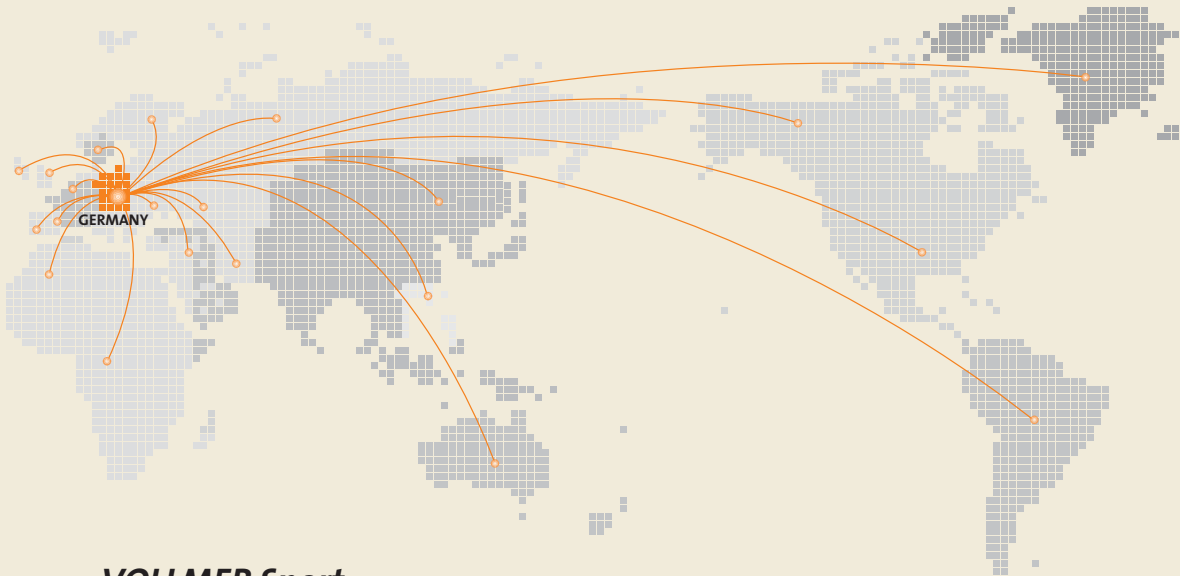

Fun, entertainment and suspense

Unlimited possibilities

The VOLLMER Sport SnooBowl game has great potential for a whole new range of applications. This novel pastime enhances the attractiveness of leisure parks, shopping centres, holiday resorts, sports clubs and amusement arcades for example, thereby boosting visitor numbers.

VOLLMER Sport - your competent partner for the future

Attractive, modern game systems are a magnet for children and adults alike.

www.vollmer-sport.de