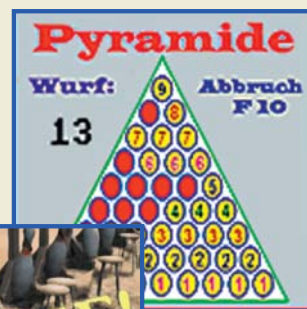

Player 3			GAME 1		TEAM							
			1	2	3	4	5	6	7	8	9	10
1	G-	9/9/										
	0	19	29									
2	54X	5-										
	9	24	29									
3	5/71											
	17	25										
4	9/7/											
	17	27										

SnooBowl techniques