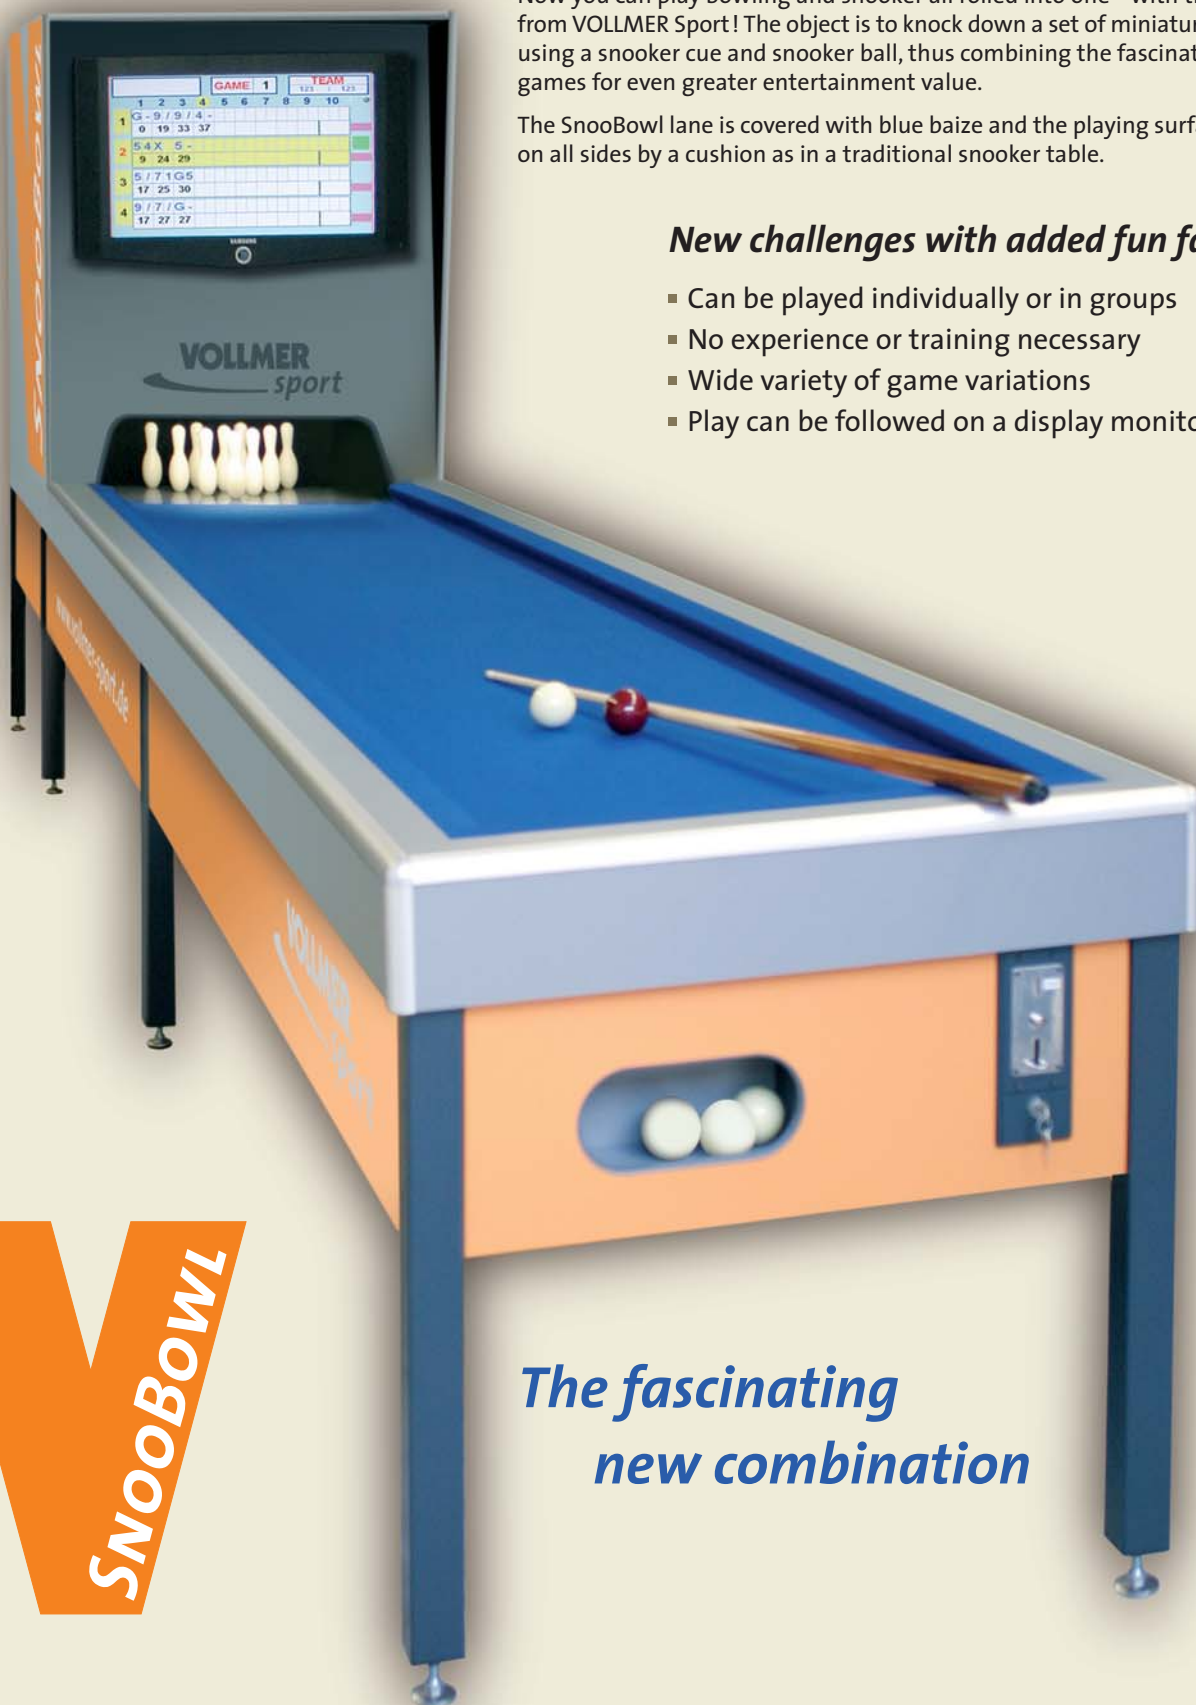

new

SNOOBOWL

Combination - Fascination

VOLLMER
sport

V
SNOOBOWL

VOLLMER Sport - SnooBowl offers a new and original game combination

SnooBowl

Bowling with a snooker cue

Now you can play bowling and snooker all rolled into one - with the new game from VOLLMER Sport! The object is to knock down a set of miniature bowling pins using a snooker cue and snooker ball, thus combining the fascination of both games for even greater entertainment value.

The SnooBowl lane is covered with blue baize and the playing surface is bounded on all sides by a cushion as in a traditional snooker table.

New challenges with added fun factor

- Can be played individually or in groups
- No experience or training necessary
- Wide variety of game variations
- Play can be followed on a display monitor

Carambol play

Precision canon technique as in traditional snooker. Put a second ball in the middle of the lane and play with the first on the second.

Fun, entertainment and suspense

Unlimited possibilities