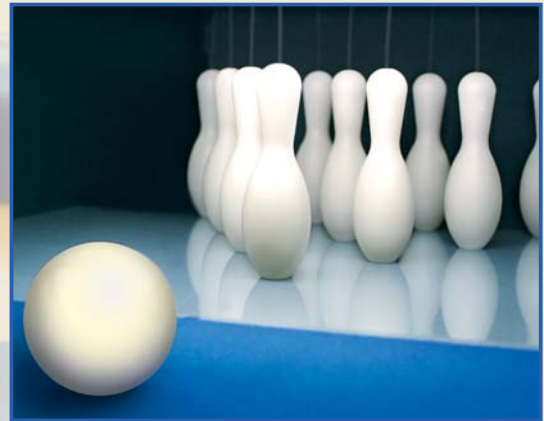

Now you can play bowling and snooker all rolled into one - with the new game from VOLLMER Sport! The object is to knock down a set of miniature bowling pins using a snooker cue and snooker ball, thus combining the fascination of both games for even greater entertainment value.

The SnooBowl lane is covered with blue baize and the playing surface is bounded on all sides by a cushion as in a traditional snooker table.

New challenges with added fun factor

- Can be played individually or in groups
- No experience or training necessary
- Wide variety of game variations
- Play can be followed on a display monitor

Combine the precision of billiards with the „Wow“ factor of a strike at bowling.

Direct play

The ball is aimed directly at the bowling pins using the snooker cue.

Indirect play

An obstacle is placed on the bowling surface so that the player has to aim the ball at the pins via a cushion. This increases the degree of difficulty and further enhances the suspense and entertainment value of the SnooBowl game.

Carambol play

Precision canon technique as in traditional snooker. Put a second ball in the middle of the lane and play with the first on the second.

Fun, entertainment and suspense

Unlimited possibilities