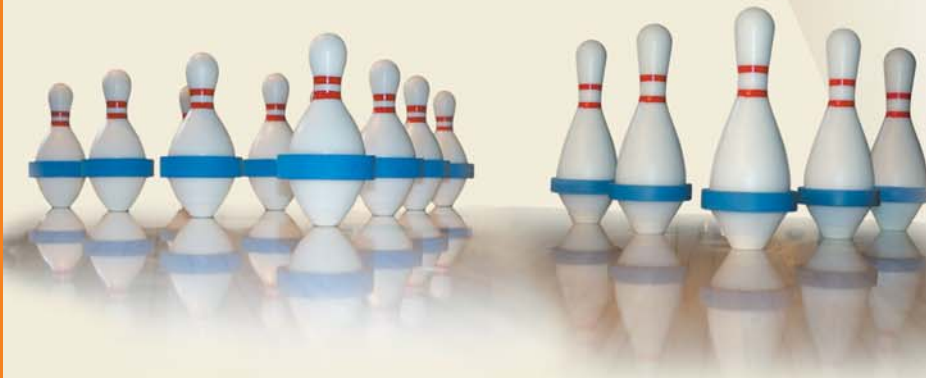

# Pinsetter

*robust, compact, unique*

## ***VOLLMER Sport advantages***

- Robust, stable design
- Made for continuous use
- Compact and clearly laid out
- Minimal maintenance costs
- Optimal automatic disentangling mechanism

The overall design is geared to simplifying pin-setup, and the integrated electronic disentangling mechanism is among the best available. These features, together with a high setup speed, can be relied on to ensure the smooth running of your bowling lanes.

# Pinsetter

*robust, compact, unique*

VOLLMER Sport pinsetters have a long record of success under tough conditions. Developed on the basis of an 80-year mechanical engineering tradition, the superior technical design of the VOLLMER Sport pinsetter is reflected in its reliability, minimal maintenance, short setup times and effective disentangling mechanism.