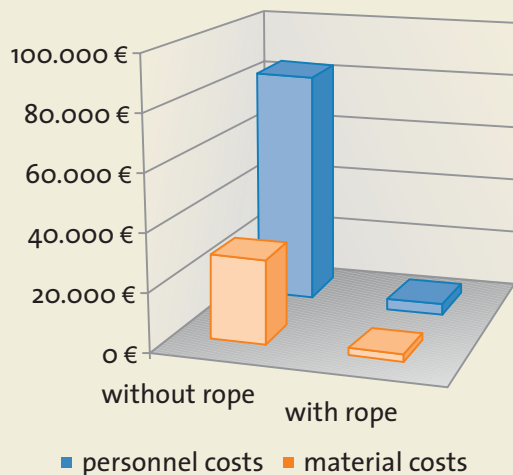

Operating cost comparison

Pinsetters with and without ropes - as exemplified by a 20-lane bowlingcenter, by pinsetter.

You too can benefit from the cost advantages of a VOLLMER Sport pinsetter. The extremely low maintenance costs will enhance both your profit and your customers' enjoyment.

Your Partner

VOLLMER
sport

VOLLMER Sport GmbH & Co. KG
Wilhelmstraße 25
D- 88400 Biberach / Riß

Phone +49 (0) 73 51 / 571-0
Fax +49 (0) 73 51 / 571-165

Mail info@vollmer-sport.de
Web www.vollmer-sport.de